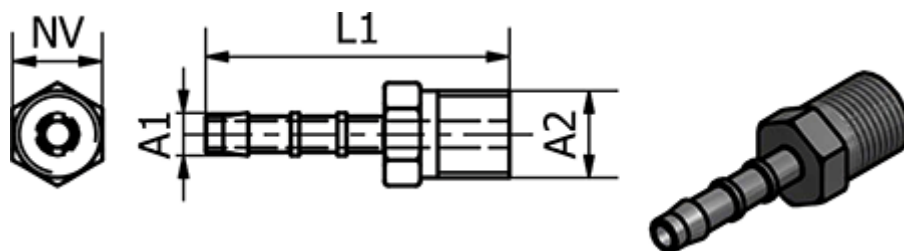

Article number: 58631143

Description: Tube Connector 31.143, Ø10 - R 3/8"

Measures

Ext. hose diameter A1	= 10
L1	= 43.5
NV	= 17
Thread A2	= R 3/8"